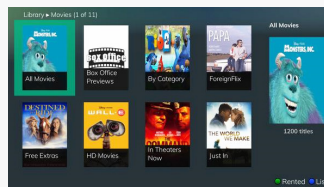

ReStart & Pause Live TV

ReStart or pause a program that is already in progress. Available on ALL channels!

MyTVs App

View content, manage DVR, view channel guides, & voice recognition!

digiMAX On Demand

Instant access to a variety of FREE Movies and TV Shows.